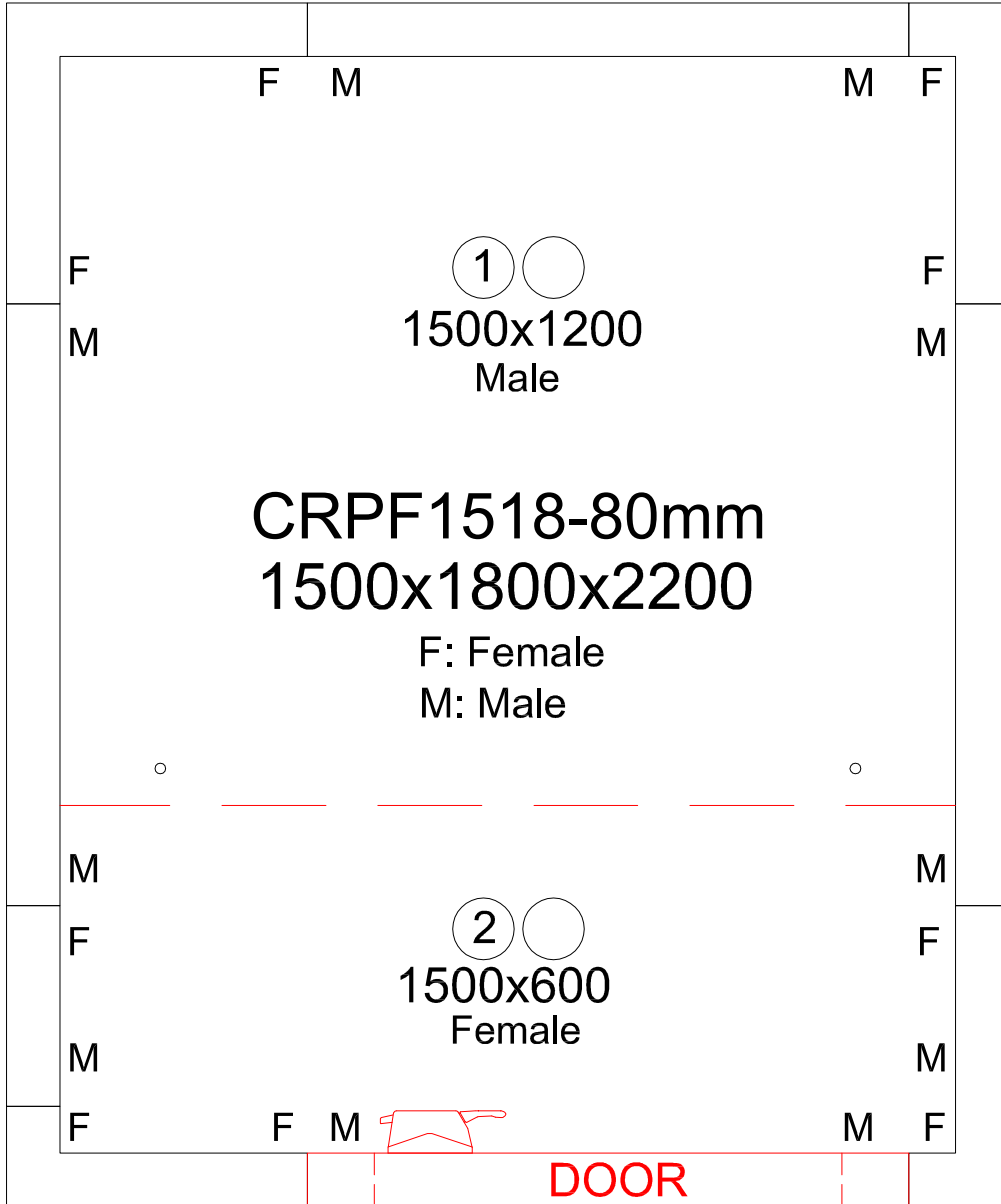

1500

450x450

F-F
80mm
2200

900

M-M
80mm
2200

450x150

F-F
80mm
2200
RIGHT

CRPF1518-80mm
1500x1800x2200

F: Female
M: Male

1500x1200
Male

1500x600
Female

DOOR

900

M-M
80mm
2200

450x150

F-F
80mm
2200
LEFT

450x150

F-F
80mm
2200
LEFT

900

M-M
80mm
2200

1800

900

M-M
80mm
2200

300